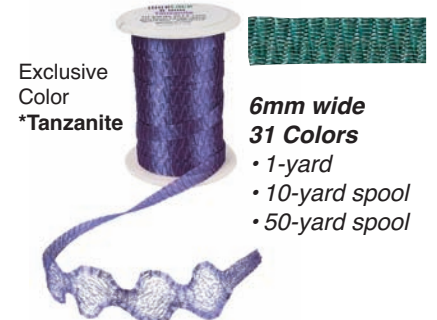

Create Interest & Add Sales

WireLace® Counter Display & Eye-Catching Sign

Display 15 1/2" x 8 1/2", height 8" + sign 7". Fits 10 and 50-yard spools.

FREE Display & Sign with purchase of 6mm Sampler Spool Set. Includes all 31 colors in either 10-yard (shown) or 50-yard spools.

Exclusive Color
*Tanzanite

6mm wide
31 Colors
• 1-yard
• 10-yard spool
• 50-yard spool

WireLace® also available in:

20mm wide
16 Colors
• 1-yard
• 10-yard spool

12mm wide
15 Colors
• 1-yard
• 10-yard spool

NEW

2.5mm wide
8 Colors
• 10-yard spool
• 100-yard spool

1mm wide
19 Colors:
• 10-yard spool
• 100-yard spool

1 Yard cuts are in a 3x3" crystal clear bag with hang hole. Label marked with retail price.

NEW
Exclusive Color
*Chocolate

Unique wire mesh tubular ribbon made with brass, copper and/or aluminum and coated to create a beautiful array of colors. Use like ribbon or easily shape to create lacy waves nearly 3 times its width. Nickel-free, waterproof, and heat resistant. Prices vary by color.